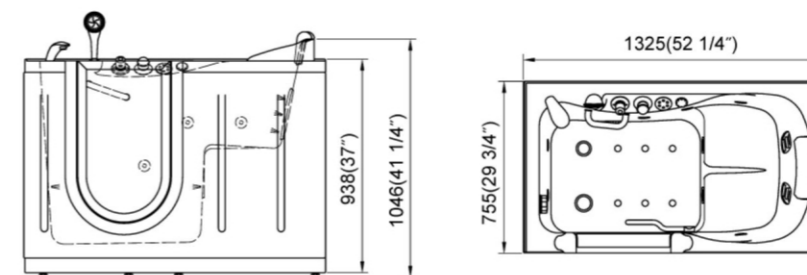

WALK-IN BATHTUB

BG-304L/R

Size / 尺寸 1340 x 770 x 1050mm

BG-305L/R

Size / 尺寸 813 x 1524 x 560mm

WALK-IN BATHTUB

BG-306L/R

Size / 尺寸 1330 x 650 x 980mm

BG-308L/R

Size / 尺寸 1515 x 765 x 965mm

WALK-IN BATHTUB

BG-310L/R

Size / 尺寸 1330 x 650 x 980mm

BG-311L/R

Size / 尺寸 1320 x 806 x 965mm

BG-312L/R

Size / 尺寸 1330 x 720 x 1040mm

WALK-IN BATHTUB

BG-316L/R

Size / 尺寸 1320 x 700 x 965mm

BG-321L/R

Size / 尺寸 1520 x 756 x 1020mm

WALK-IN BATHTUB

BG327L/R