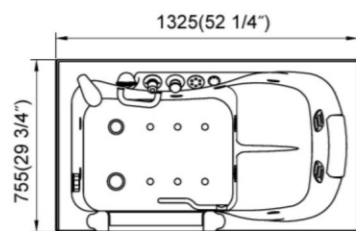

WALK-IN BATHTUB

BG-304L/R

Size / 尺寸 1340 x 770 x 1050mm

BG-305L/R

Size / 尺寸 813 x 1524 x 560mm

WALK-IN BATHTUB

BG-306L/R

Size / 尺寸 1330 x 650 x 980mm

BG-308L/R

Size / 尺寸 1515 x 765 x 965mm

WALK-IN BATHTUB

BG-310L/R

Size / 尺寸 1330 x 650 x 980mm

BG-311L/R

Size / 尺寸 1320 x 806 x 965mm

BG-312L/R

Size / 尺寸 1330 x 720 x 1040mm

WALK-IN BATHTUB

BG-316L/R

Size / 尺寸 1320 x 700 x 965mm

BG-321L/R

Size / 尺寸 1520 x 756 x 1020mm

WALK-IN BATHTUB

BG327L/R

Size / 尺寸 1320 x 750 x 1200mm

LA3060L/R

Size / 尺寸 1524 x 762 x 530mm

LA3272L/R

Size / 尺寸 1830 x 810 x 540mm

MASSAGE BATHTUB

G-908

Size / 尺寸 1600 x 800 x 600mm