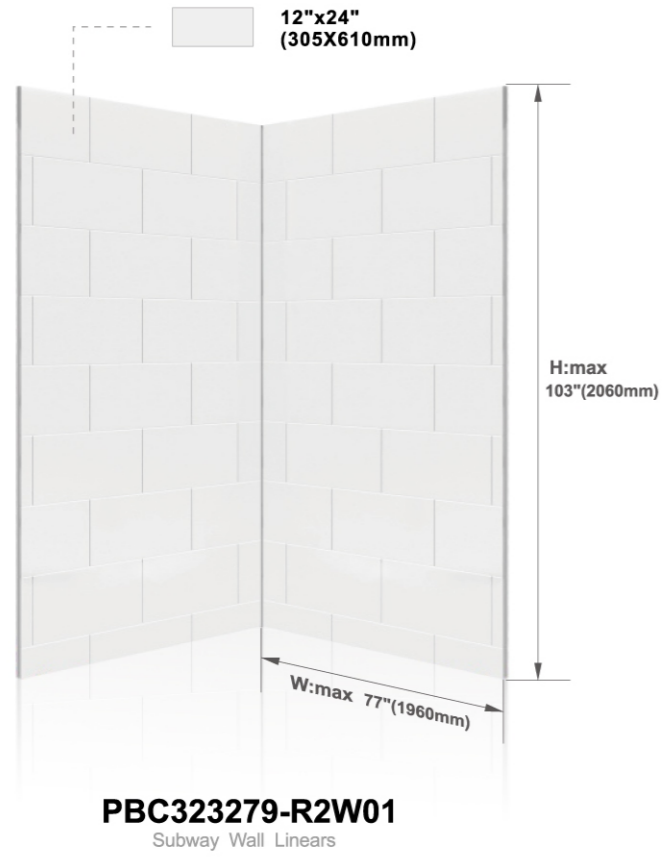

MODEL	DIMENSION	REMARK
ABNS38-W	38" X 38" X 4"	2 sides integrated tile flanges

MODEL	DIMENSION	REMARK
ABRS36	36" X 36" X 4"	2 sides integrated tile flanges

Shower Wall Panel

MODEL	DIMENSION	REMARK
AWF32	32" X 32" X 72 1/16"	2PCS
AWF36	36" X 36" X 72 1/16"	
AWF38	38" X 38" X 72 1/16"	
AWF40	40" X 40" X 72 1/16"	

SHOWER WALL PANEL

MODEL	DIMENSION	REMARK
ABW32	32" x 72 1/16"	1PCS
ABW48	48" x 72 1/16"	
ABW60	60" x 72 1/16"	

Combination size

MODEL	DIMENSION	REMARK
PBH326058-1W	60"x32"x58"	3PCS

MODEL	DIMENSION	REMARK
AWF3232	32" X 32" X 32" X 72 1/16"	3PCS
AWF3248	32" X 48" X 32" X 72 1/16"	
AWF3260	32" X 60" X 32" X 72 1/16"	
AWF3648	36" X 48" X 36" X 72 1/16"	
AWF3660	36" X 60" X 36" X 72 1/16"	

Shower Wall Panel

SHOWER WALL PANEL

DROP-IN BATHTUB

AB6032

Size / 尺寸 808×1520×457mm

Drop-in Bathtub

BWS6032LR-1

Size / 尺寸 813×1524×560mm

AA6032(with flange)

Size / 尺寸 808×1520×457mm

AA6032 (without flange)

Size / 尺寸 808×1520×457mm

BWS (drain not included)

BWS6032L

Size / 尺寸 60"x32"x21"
1524×813×533mm

BWS6032R