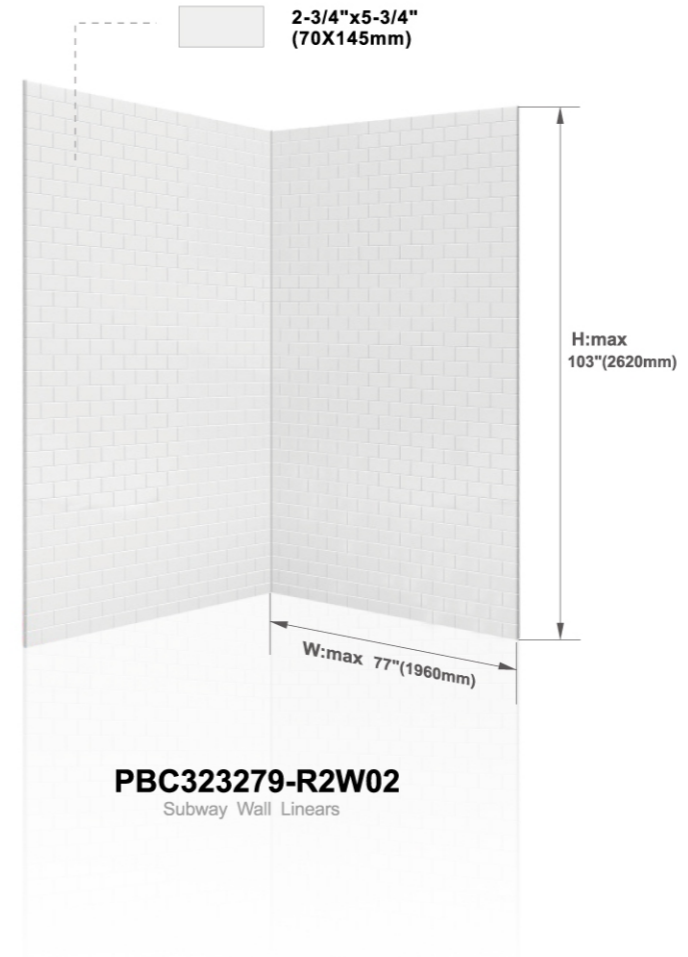

MODEL	DIMENSION	REMARK
ABNS38-W	38" X 38" X 4"	2 sides integrated tile flanges

MODEL	DIMENSION	REMARK
ABRS36	36" X 36" X 4"	2 sides integrated tile flanges

Shower Wall Panel

MODEL	DIMENSION	REMARK
AWF32	32" X 32" X 72 1/16"	2PCS
AWF36	36" X 36" X 72 1/16"	
AWF38	38" X 38" X 72 1/16"	
AWF40	40" X 40" X 72 1/16"	

SHOWER WALL PANEL

MODEL	DIMENSION	REMARK
ABW32	32" x 72 1/16"	1PCS
ABW48	48" x 72 1/16"	
ABW60	60" x 72 1/16"	

Combination size

MODEL	DIMENSION	REMARK
PBH326058-1W	60"x32"x58"	3PCS

MODEL	DIMENSION	REMARK
AWF3232	32" X 32" X 32" X 72 1/16"	3PCS
AWF3248	32" X 48" X 32" X 72 1/16"	
AWF3260	32" X 60" X 32" X 72 1/16"	
AWF3648	36" X 48" X 36" X 72 1/16"	
AWF3660	36" X 60" X 36" X 72 1/16"	

Shower Wall Panel

SHOWER WALL PANEL

DROP-IN BATHTUB

AB6032

Size / 尺寸 808×1520×457mm

Drop-in Bathtub

BWS6032LR-1

Size / 尺寸 813×1524×560mm

AA6032(with flange)

Size / 尺寸 808×1520×457mm

AA6032 (without flange)

Size / 尺寸 808×1520×457mm

BWS (drain not included)

BWS6032L

Size / 尺寸 60"x32"x21"
1524×813×533mm

BWS6032R