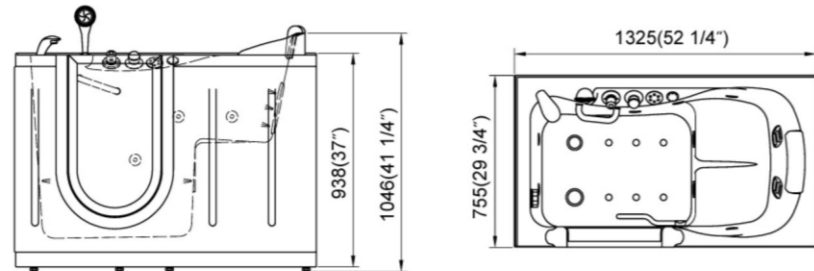

WALK-IN BATHTUB

BG-304L/R

Size / 尺寸 1340 x 770 x 1050mm

BG-305L/R

Size / 尺寸 813 x 1524 x 560mm

WALK-IN BATHTUB

BG-306L/R

Size / 尺寸 1330 x 650 x 980mm

BG-308L/R

Size / 尺寸 1515 x 765 x 965mm

WALK-IN BATHTUB

BG-310L/R

Size / 尺寸 1330 x 650 x 980mm

BG-311L/R

Size / 尺寸 1320 x 806 x 965mm

BG-312L/R