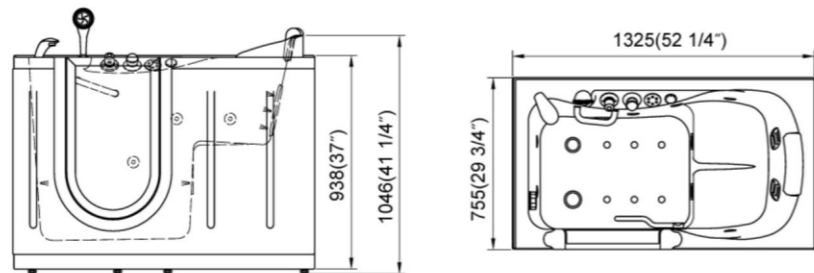

WALK-IN BATHTUB

BG-304L/R

Size / 尺寸 1340 x 770 x 1050mm

BG-305L/R

Size / 尺寸 813 x 1524 x 560mm

WALK-IN BATHTUB

BG-306L/R

Size / 尺寸 1330 x 650 x 980mm

BG-308L/R

Size / 尺寸 1515 x 765 x 965mm

WALK-IN BATHTUB

BG-310L/R

Size / 尺寸 1330 x 650 x 980mm

BG-311L/R

Size / 尺寸 1320 x 806 x 965mm

BG-312L/R

Size / 尺寸 1330 x 720 x 1040mm

WALK-IN BATHTUB

BG-316L/R

Size / 尺寸 1320 x 700 x 965mm

BG-321L/R

Size / 尺寸 1520 x 756 x 1020mm

WALK-IN BATHTUB

BG327L/R