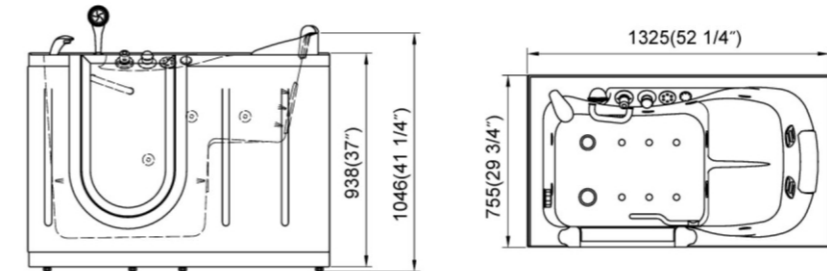

WALK-IN BATHTUB

BG-304L/R

Size / 尺寸 1340 x 770 x 1050mm

BG-305L/R

Size / 尺寸 813 x 1524 x 560mm

WALK-IN BATHTUB

BG-306L/R

Size / 尺寸 1330 x 650 x 980mm

BG-308L/R

Size / 尺寸 1515 x 765 x 965mm

WALK-IN BATHTUB

BG-310L/R

Size / 尺寸 1330 x 650 x 980mm

BG-311L/R

Size / 尺寸 1320 x 806 x 965mm

BG-312L/R