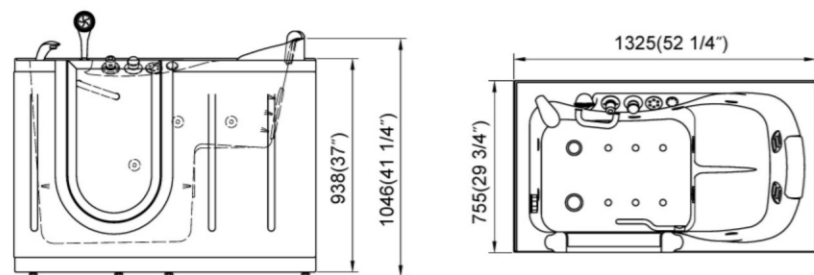

WALK-IN BATHTUB

BG-304L/R

Size / 尺寸 1340 x 770 x 1050mm

BG-305L/R

Size / 尺寸 813 x 1524 x 560mm

WALK-IN BATHTUB

BG-306L/R

Size / 尺寸 1330 x 650 x 980mm

BG-308L/R

Size / 尺寸 1515 x 765 x 965mm

WALK-IN BATHTUB

BG-310L/R

Size / 尺寸 1330 x 650 x 980mm

BG-311L/R

Size / 尺寸 1320 x 806 x 965mm

BG-312L/R