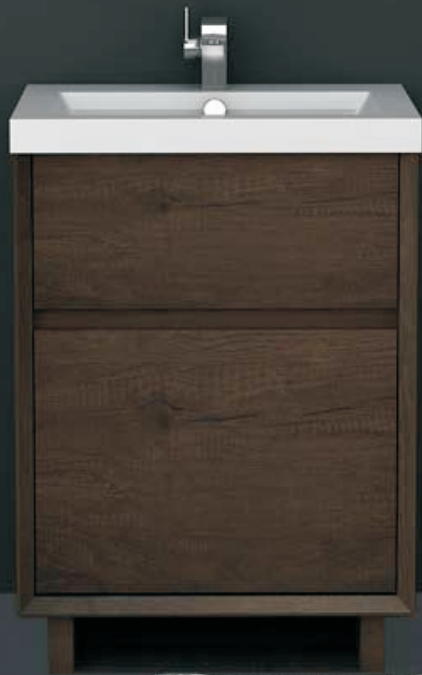

TOUCH OF
MOSAIC

A1000-5

A1000-5

| | |
|---------|----------------------------|
| Mirror | R23100050(W1000*H700*D40) |
| Basin | R28055601(W550*H50*D450) |
| | R26101004(W1010*H15*D484) |
| Cabinet | R211000268(W994*H450*D476) |
| Storage | R22150062(W350*H1500*D300) |

A1000-6

A1000-6

Mirror R23100050(W1000*H700*D40)
Basin R28100009(W1000*H500*D480)
Cabinet R211000172(W994*H500*D477)

A1200-5

A1200-5

- Mirror R23120073(W1200*H700*D40)
- Basin R28120007(W1200*H50*D480)
- Cabinet R211200294(W1194*H500*D477)
- Storage R22160032(W350*H1500*D350)

L600-2

L600-2

Mirror R23050017 (W500*H700*D25)
Basin R28060046 (W600*H50*D460)
Cabinet R210600300 (W594*H810*D456)

A600-5

A600-5

Mirror R23060078(W600*H700*D40)
Basin R23060005(W600*H50*D480)
Cabinet R230600312(W594*H450*D476)

A1000-7

A1000-7

Mirror R23090052(W900*H750*D140)
Basin R28100023(W1000*H20*D480)
Cabinet R211000269(W994*H550*D476)