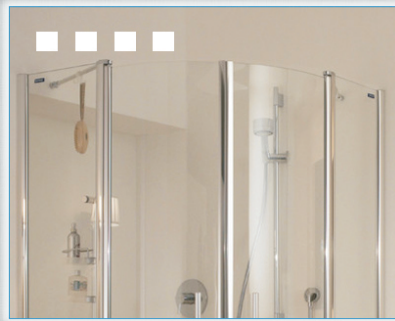

TOUCH OF
MOSAIC

A1000-5

A1000-5

| | |
|---------|----------------------------|
| Mirror | R23100050(W1000*H700*D40) |
| Basin | R28055601(W550*H50*D450) |
| | R26101004(W1010*H15*D484) |
| Cabinet | R211000268(W994*H450*D476) |
| Storage | R22150062(W350*H1500*D300) |

A1000-6

A1000-6

Mirror R23100050(W1000*H700*D40)
Basin R28100009(W1000*H500*D480)
Cabinet R211000172(W994*H500*D477)

A1200-5

A1200-5

- Mirror R23120073(W1200*H700*D40)
- Basin R28120007(W1200*H50*D480)
- Cabinet R211200294(W1194*H500*D477)
- Storage R22160032(W350*H1500*D350)