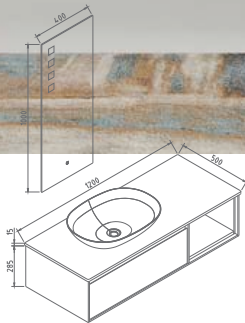

A1000-6

A1000-6

Mirror R23100050(W1000*H700*D40)
Basin R28100009(W1000*H500*D480)
Cabinet R211000172(W994*H500*D477)

A1200-5

A1200-5

- Mirror R23120073(W1200*H700*D40)
- Basin R28120007(W1200*H50*D480)
- Cabinet R211200294(W1194*H500*D477)
- Storage R22160032(W350*H1500*D350)

A800-2

A800-2

Mirror R23080066(W800*H700*D40)
 Basin R28080007(W800*H50*D480)
 Cabinet R210800230(W794*H450*D476)

A1200-6

A1200-6

| | |
|---------|-----------------------------|
| Mirror | R23040024(W400*H1000*D40) |
| Basin | R28056001(W560*H130*D410) |
| | R26120002(W1200*H15*D500) |
| Cabinet | R211000268(W994*H450*D476) |
| Storage | R211200272(W1180*H285*D490) |

A1000-7

A1000-7

Mirror R23090052(W900*H750*D140)
Basin R28100023(W1000*H20*D480)
Cabinet R211000269(W994*H550*D476)